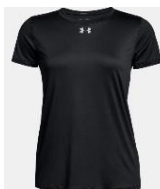

SAMPLES ARE NOT PROVIDED FOR THESE ITEMS

#13 UA DOUBLE THREAT HOODIE WITH 3 COLOR SCREE LOGO

LADIES: XS-S-M-L-XL \$60 2XL \$60
 ADULT: S-M-L-XL \$60 2XL \$60 3XL \$64 4XL \$64

COLOR: BLACK

LADIES SIZE:

ADULT SIZE:

#14 UA S/SLEEVE LOCKER T SHIRT WITH 3 COLOR SCREEN LOGO

LADIES: XS-S-M-L-XL \$31 2XL \$31
 ADULT: S-M-L-XL \$31 2XL \$31 3XL \$33 4XL \$33

COLOR: BLACK RED WHITE

LADIES SIZE: COLOR:

ADULT SIZE: COLOR:

#15 UA L/SLEEVE LOCKER T SHIRT WITH 3 COLOR SCREEN LOGO